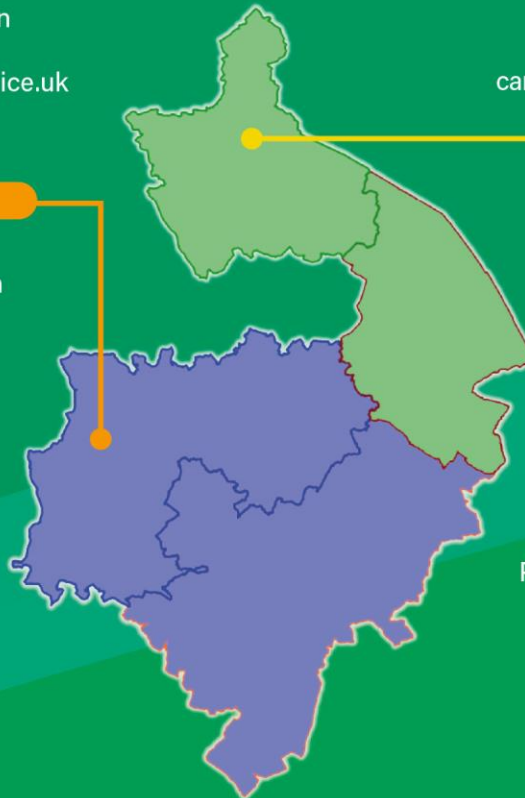

SOUTH WARWICKSHIRE

PC 1442 Andy Steventon
07557033186
andrew.steventon@warwickshire.police.uk

PC 1248 Kate Taylor
07814 046730
kate.taylor@warwickshire.police.uk

PC 1205 Matt Simms
07814 048543
matthew.simms@warwickshire.police.uk

NORTH WARWICKSHIRE

PC 2111 Andy Timmins
07790 951230
andrew.timmins@warwickshire.police.uk

PC 609 Andy Hoey
07870514842
andrew.hoey@warwickshire.police.uk

PC 2239 Jennifer May-Royle
07890390715
jennifer.may-royle@warwickshire.police.uk