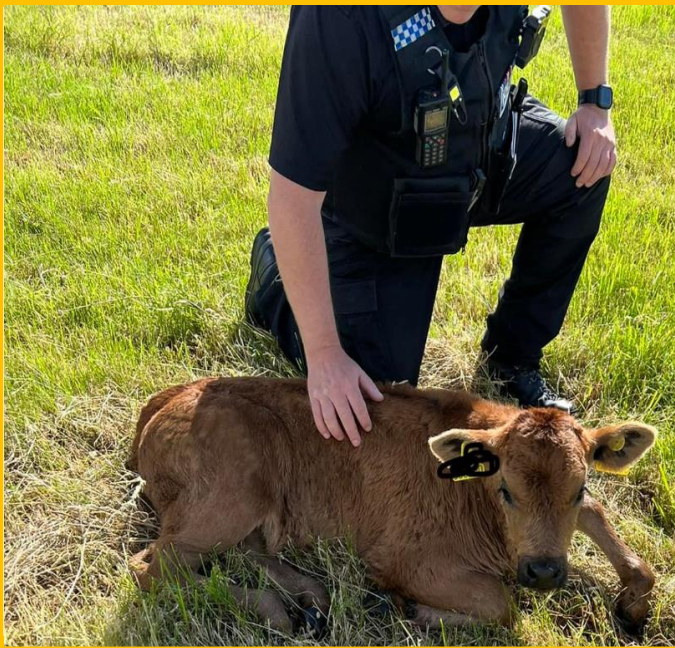

Both trailers were recovered near Ryton on Dunsmore after an eagle eyed member of the public spotted something they didn't think looked quite right and reported suspicious activity to the Police.

Both owners now have their trailers back and are grateful to the team. We also want to pass on our sincere thanks to the member of the public who reported their concerns to us and everyone else who takes the time to let us know about suspicious activity.

Stolen Vehicles Worth Approx £100k Recovered Thanks to Rural Crime Team Drones

After a recent spate of motorhome thefts in the midlands region, the team deployed our drones at locations where previous stolen vehicles had been found. A stolen Swift motorhome that had been stolen three days earlier was identified and whilst waiting for our recovery truck to arrive officers also checked a nearby Ford UK transit van and two cars within the same property. All three came back as stolen from around the country and were also recovered. Investigations are ongoing.

LIVESTOCK

Officers Rescue Calf

One of our RCT Officers and the PCSO for the local area responded to a call from a member of the public about a calf in distress in a field in North Warwickshire. The calf, which was only a few days old was noticed the night before and hadn't moved, even though the herd had gone into another field.

Upon arrival the details were fed back to the RCT Coordinator who identified the farmer and contacted him to come out and meet up with the officers. The calf was found to be dehydrated and was taken back to the farm for attention.