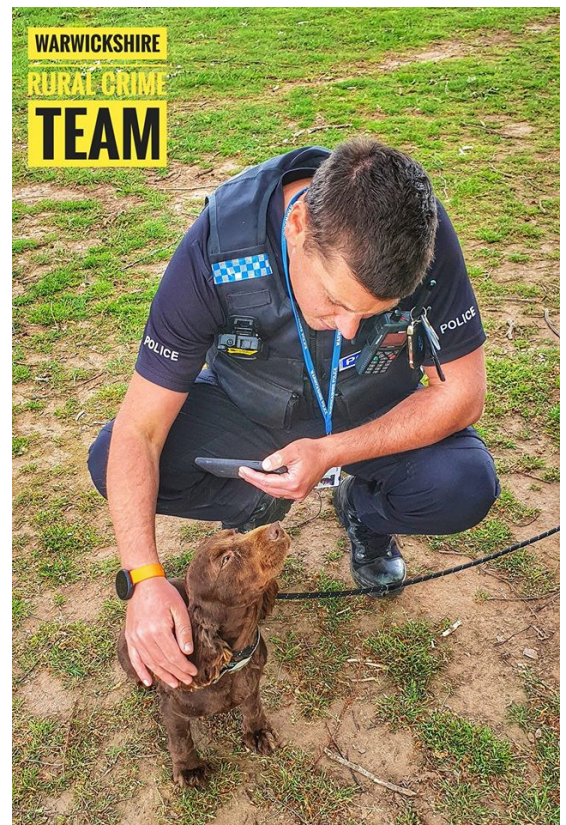

We also used our animal scanner at the Park and Ride to confirm that a horse and various other dogs belonging to different people were in order.