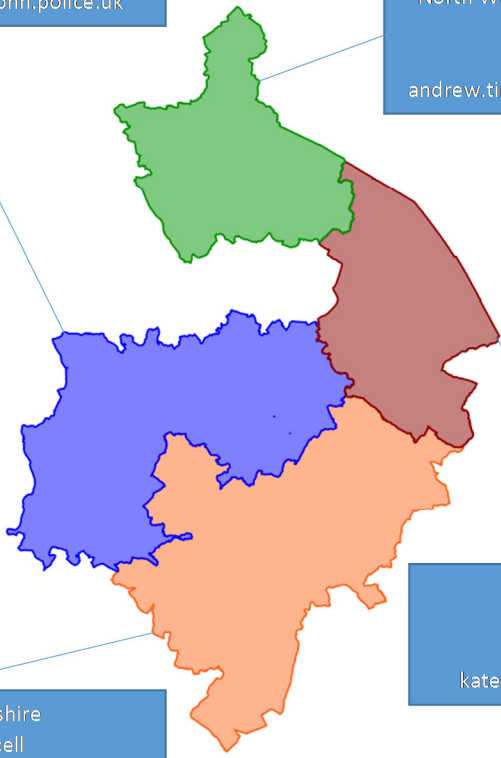

South East Warwickshire
PC 1681 Craig Purcell
07790597820
craig.purcell@warwickshire.pnn.police.uk

Rugby and Surrounding Villages
PC 1248 Kate Taylor
07814046730
kate.taylor@warwickshire.pnn.police.uk