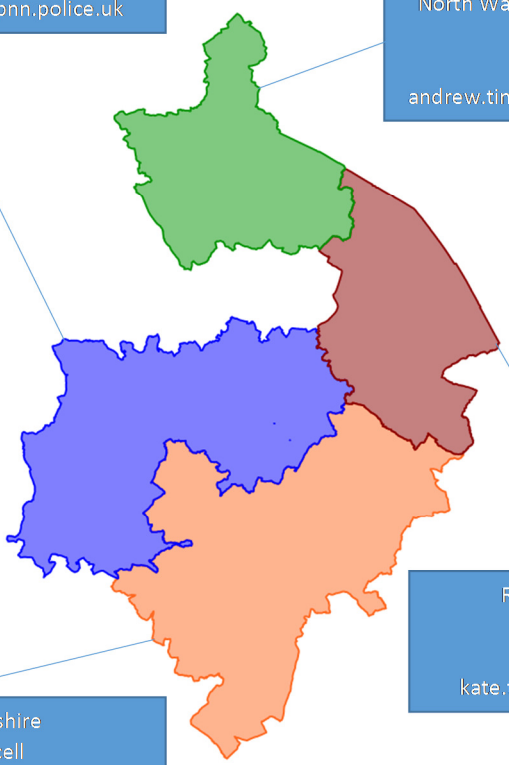

South East Warwickshire
PC 1631 Craig Purcell
07790597820
craig.purcell@warwickshire.pnn.police.uk

Rugby and Surrounding Villages
PC 1248 Kate Taylor
07814046730
kate.taylor@warwickshire.pnn.police.uk